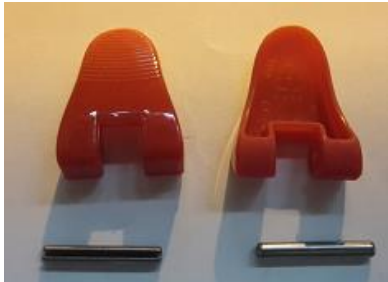

16
10.99

22
deluxe straps
8.99

17
deluxe grip for
shoulders
4.99

23
deluxe seat cushion
9.99

18
footclip and pin
(l or r)
5.99

24
deluxe podium
12.99

25
mounting bar
strap
4.99

TAGALONG
40
seat post
reflector
6.99

46
hitch bolt
4.99

41
safety flag
connector
4.99

47
seat bracket
7.99

42
safety flag
bolts & bracket
4.99

48
co pilot seat
post clamp
6.99

43
pivot bolt
5.99

49
pro pilot seat
post clamp
6.99

44
folding spring
bolt mech
5.99